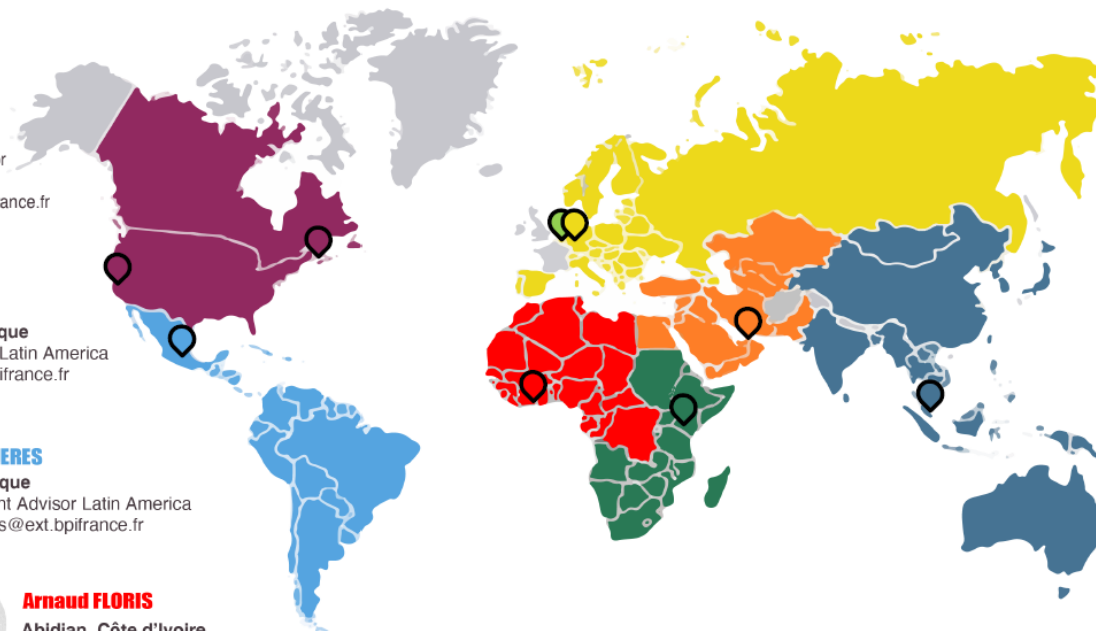

Arnaud FLORIS

Abidjan, Côte d'Ivoire
Regional Manager West, Central
& North Africa
arnaud.floris@bpifrance.fr

Christophe PLASTRE

Abidjan, Côte d'Ivoire
Export Development Advisor West, Central
& North Africa
christophe.plastre@ext.bpifrance.fr

Mélodie Muller

Deputy Area Manager Germany, Central &
Eastern Europe, Russia, & Caucasus
Melodie.muller@ext.bpifrance.fr

Mourad CHOUIQA

Nairobi, Kenya
Regional Manager Eastern
& Southern Africa, IO
mourad.chouiqa@bpifrance.fr

Lola MERVILLE

Brussels, Belgique
Permanent Representative to the
EU institutions
lola.merville@bpifrance.fr

Victorien BLONDEAU

Brussels, Belgique
EU Policy Officer
victorien.blondeau@bpifrance.fr

Marianne WLASSEWITCH

Singapore, Singapour
Regional Manager ASEAN & APAC
marianne.wlassewitch@bpifrance.fr

Guillaume EICHEINE

Singapore, Singapour
Export Development Advisor
ASEAN
guillaume.eichene@bpifrance.fr

Catherine DORGNAC

Dubai, United Arab Emirates
Regional Manager Middle East, Turkey
and Central Asia
catherine.dorgnac@bpifrance.fr

Inès TAKI

Dubai, United Arab Emirates
Export Development Advisor
Middle East, Turkey and Central Asia
ines.taki@bpifrance.fr

Andréa LECUIR

Nairobi, Kenya
Export Development Advisor Eastern
& Southern Africa, IO
andrea.lecuir@ext.bpifrance.fr

bpifrance